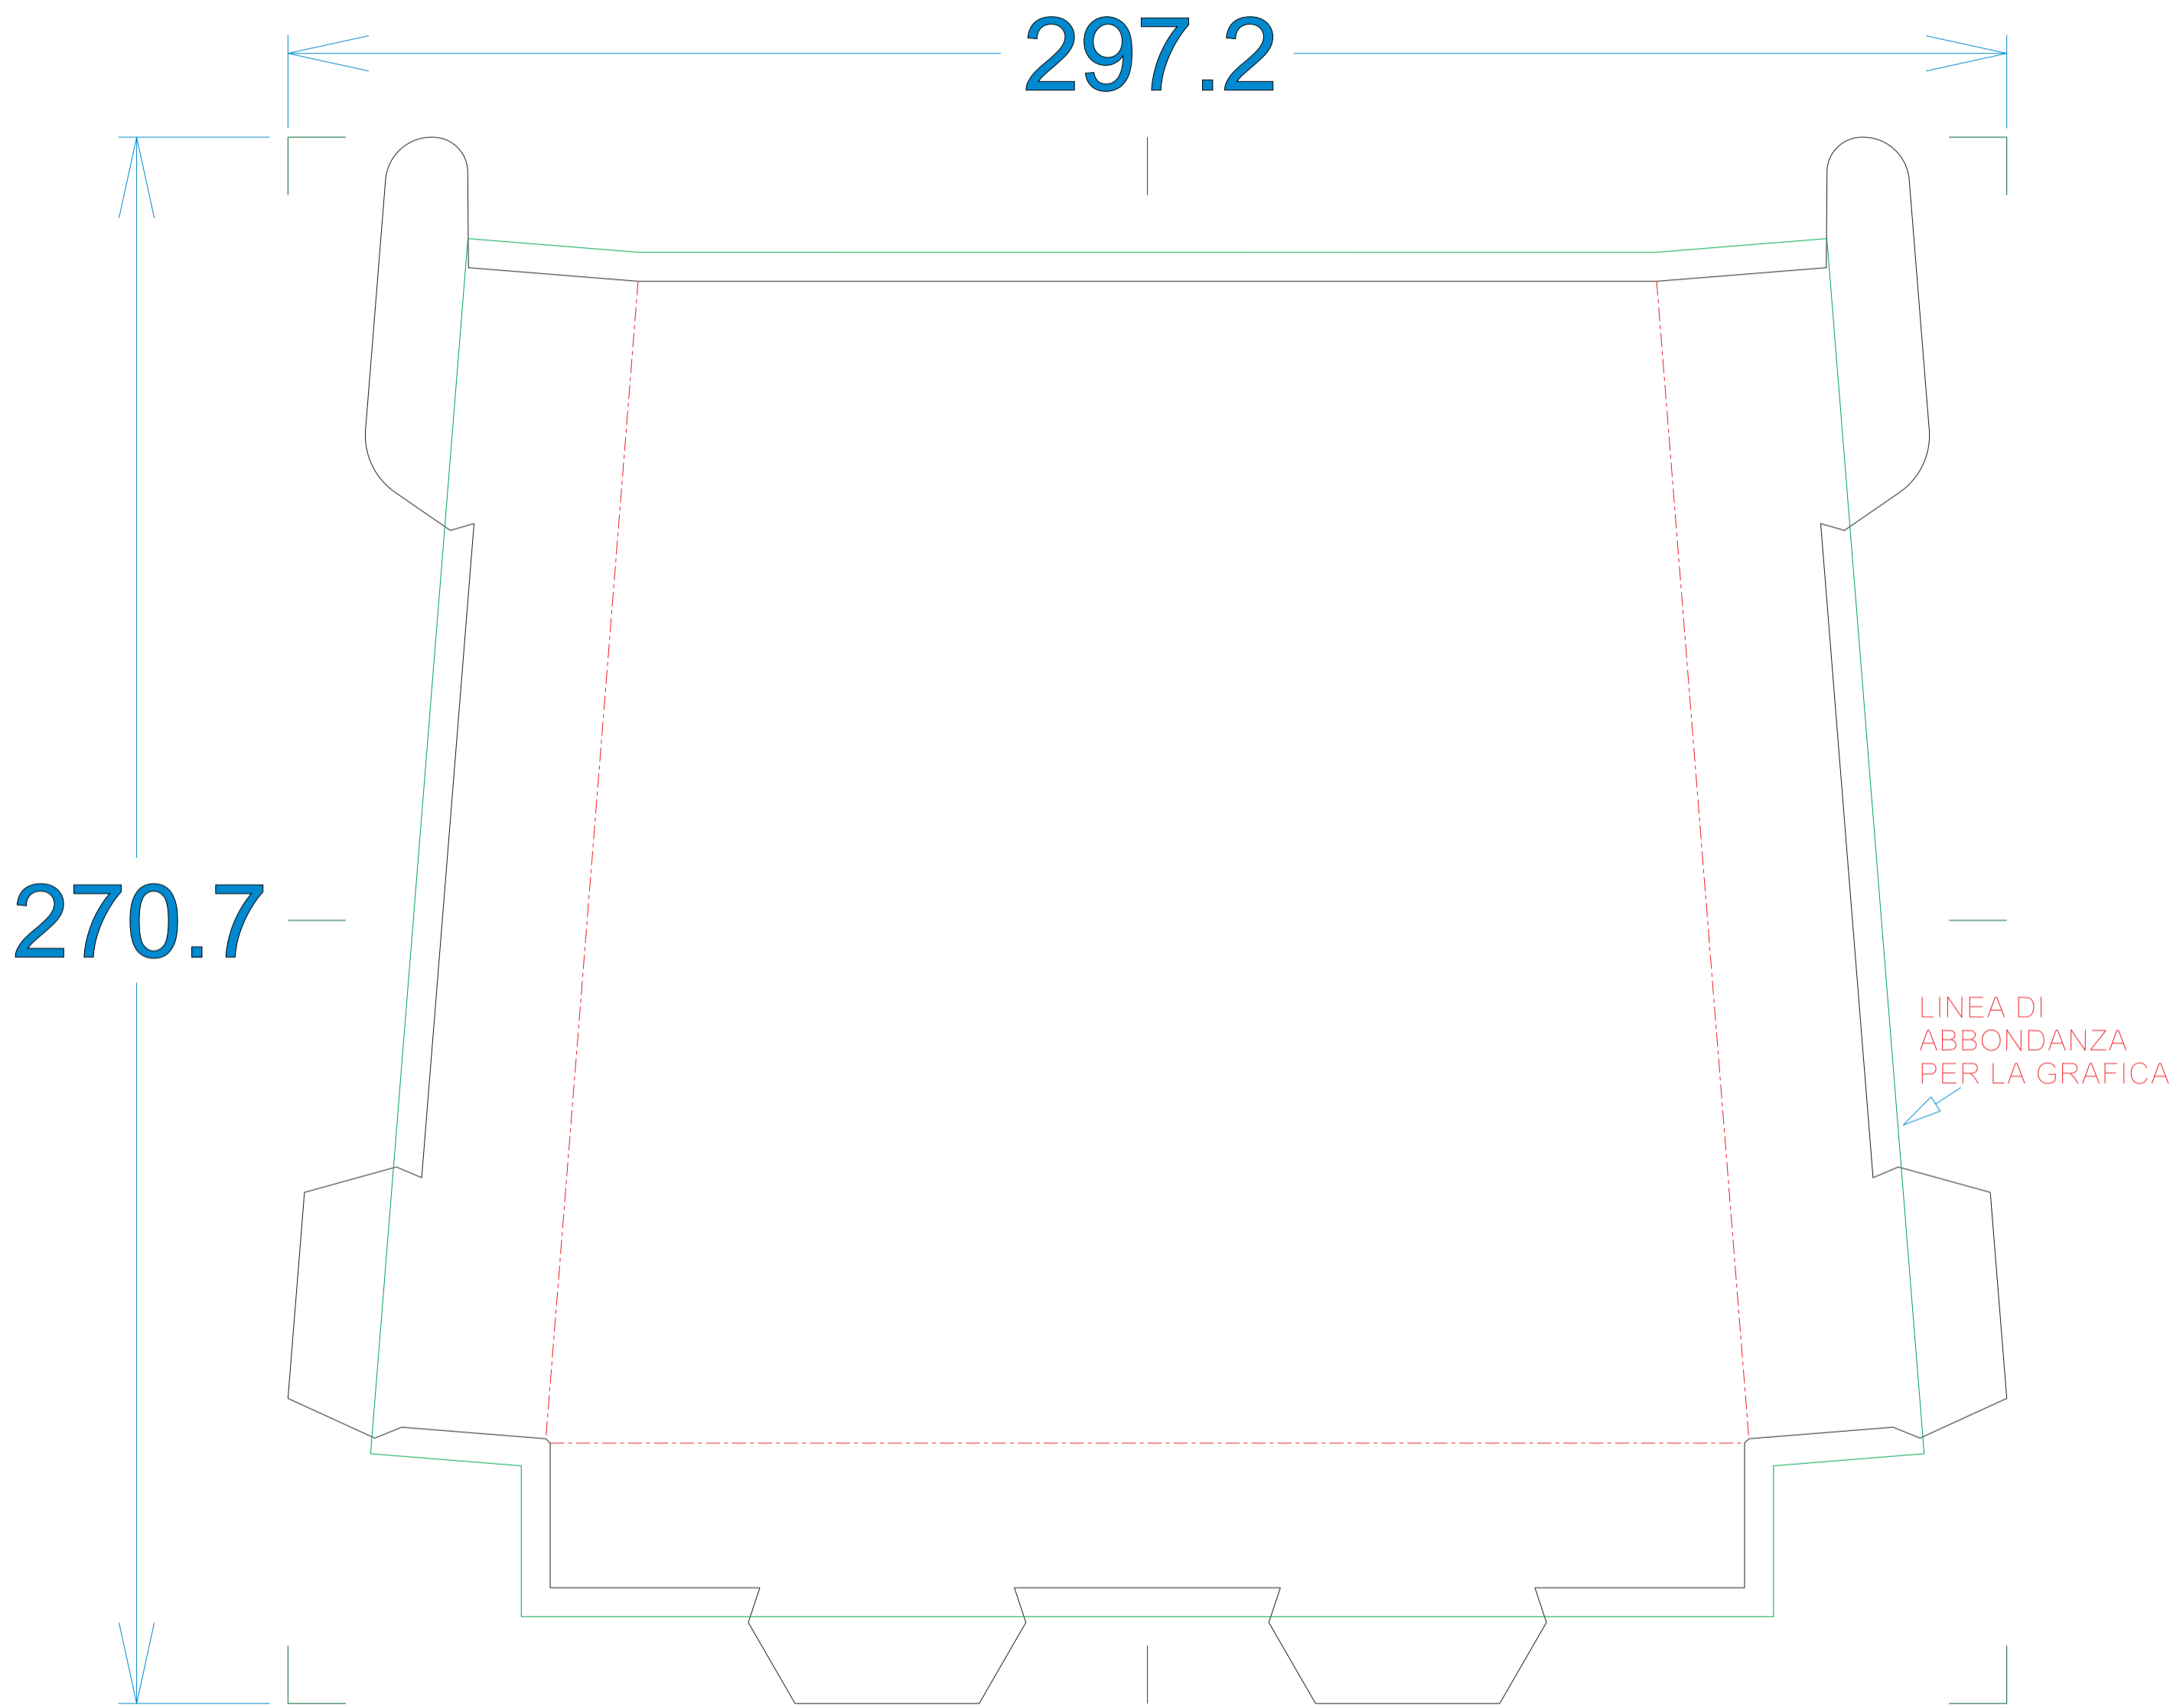

LATO STAMPA COD. 800_3074-00_DIS1 STRUTTURA

LATO STAMPA COD. 800_3074-00_DIS2 TASCA